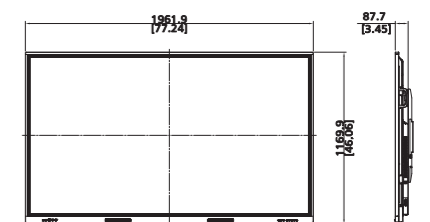

## DIMENSIONS

[unit: mm[inch]]

Specifications and design are subject to change without notice. See our website for detailed information.

UPDATE: JAN. 2024

**HEAD OFFICE - HYUNDAI IT CO., LTD.**  
5F, 36, Sangil-ro 10-gil, Gangdong-gu, Seoul, 05288 Korea  
Tel. +82 70 7008 0151 E-mail: ssoh@hyundaiit.com  
www.hyundaiit.com