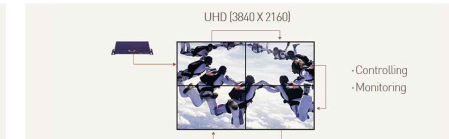

2 X 2 Real 4K (UHD)