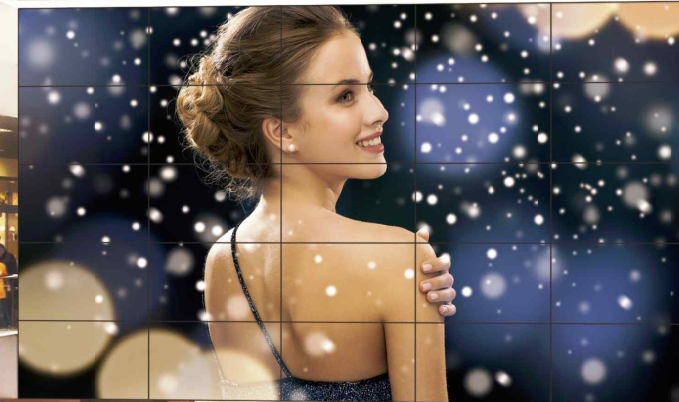

HEAD OFFICE HYUNDAI IT CO., LTD.

5F, 36, Sangil-ro 10-gil
Gangdong-gu, Seoul, 05288
The Republic of Korea
Tel : +82 70 7008 0151
Fax : +82 70 7008 0132
E-mail : ssoh@hyundait.com

HYUNDAI IT AMERICA CORP.

2051 Junction Ave., Suite 112
San Jose, CA 95131, USA
Tel : +1 408 954 8920
Fax : +1 408 954 8924
E-mail : sales@hyundaita.com

HYUNDAI IT EUROPE GMBH

Borsig Str. 11-13, 65205
Wiesbaden, Germany
Tel : +49 (0)6122 70342 0
Fax : +49 (0)6103 38878 110
E-mail : sales@hyundait.eu

HYUNDAI IT VDS DWC-LLC

Business Center Dubai World
Central
P.O. Box : 390667 Dubai UAE
Tel : +971 56 855 9299(UAE)
E-mail : tkumar@hyundait.com

Video Wall Digital Signage

More than your imagination

Experience awesome real world

HYUNDAI digital signage is the best solution to capture the audience's attention.

HYUNDAI IT