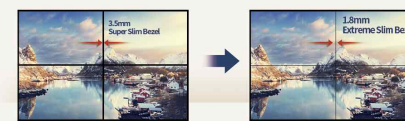

Eye-catching Video Wall Displays

With built-in video wall function, HYUNDAI Video Wall Displays are dedicated for multi-screen installations. For this reason no additional equipment, such as video split processors, will be needed.