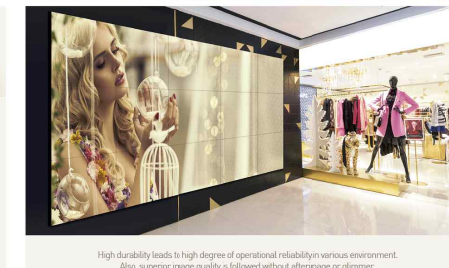

Bright & Clear Image quality