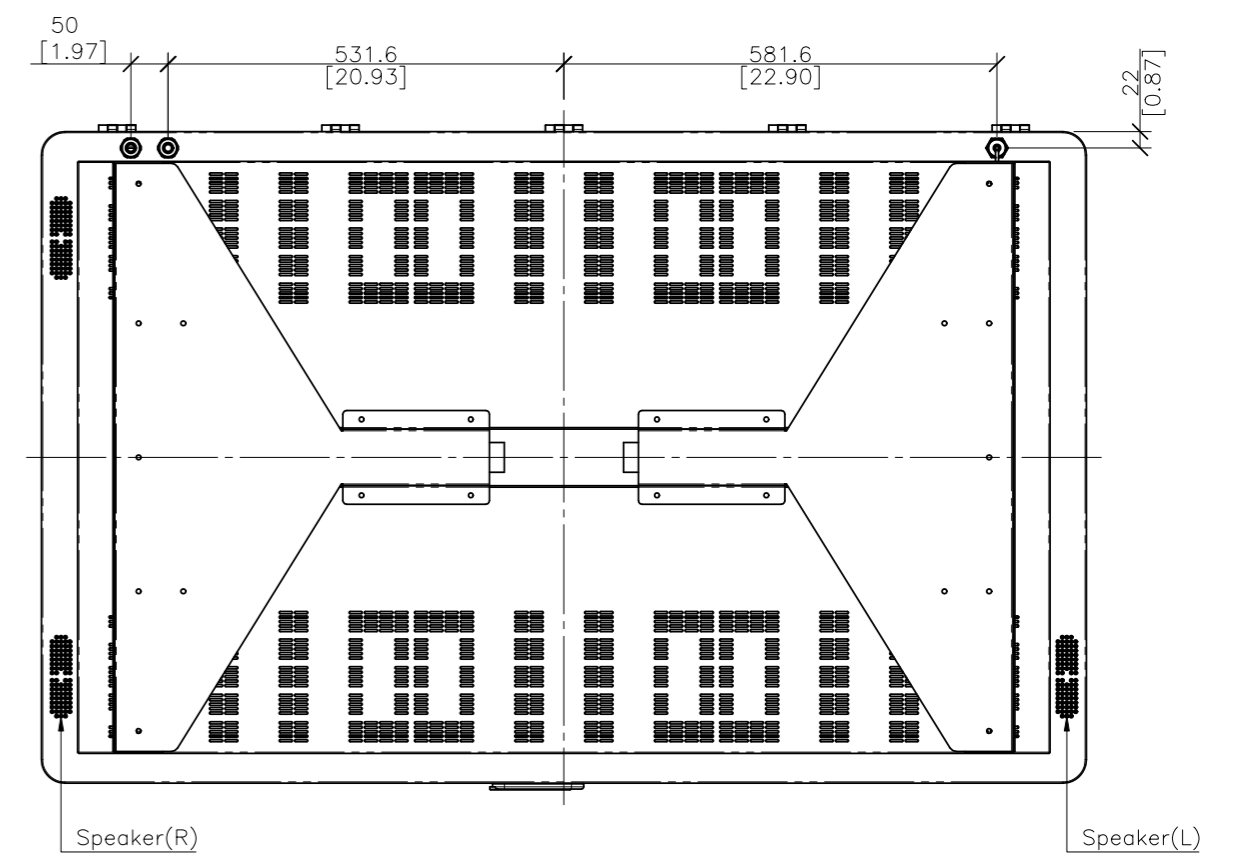

REV. NO		REV. HISTORY	LTR	ECO NO	DATE	APPR'L
DWG	PART					
00	00	INITIAL RELEASE	-	-	-	-

- NOTES,**
- LCD Panel : 55"
 - Tempered Glass : 8.0T (Single AR / Anti vandal Glass)

DRAWN	PLANNED	CHECKED	APPROVED	UNLESS OTHERWISE SPECIFIED ALL DIMENSION ARE IN MILLIMETERS	ANGLE 3rd.	TITLE : H557M(LANDSCAPE) EXTERIOR VIEW	UNIT : mm
S.W.SEO	S.H.JANG	S.H.JANG	Y.T.KIM	TOLERANCES ARE : LINEAR : X ± 0.20 X ± 0.1 XX ± 0.01 ANGLE : ± 0.1° RADII UNLESS NOTED : R 0.3	SCALE : 1/10		TYPE : ASSY
23.02.20	23.02.20	23.02.20	23.02.20	MODEL NAME (CODE): H557M	CUSTOMER: HDIT	DWG REV : 00	DWG(PART) NO. H557M_A01
HYUNDAI IT CO., LTD.				FILE NAME : LAYOUT_H557M_AUO_230220.DWG		SHT NO : 1/1	SIZE : A2

- NOTES,**
- LCD Panel : 55"
 - Tempered Glass : 8.0T (Single AR / Anti vandal Glass)

DRAWN	PLANNED	CHECKED	APPROVED	UNLESS OTHERWISE SPECIFIED ALL DIMENSION ARE IN MILLIMETERS	ANGLE 3rd.	TITLE	UNIT : mm
S.W.SEO	S.H.JANG	S.H.JANG	Y.T.KIM	TOLEANCES ARE : LINEAR : X ± 0.20 X ± 0.1 XX ± 0.01 ANGLE : ± 0.1° RADI UNLESS NOTED : R 0.3	SCALE : 1/10	H557M(PORTAIT) EXTERIOR VIEW	TYPE : ASSY
'23.02.20	'23.02.20	'23.02.20	'23.02.20				
HYUNDAI IT CO., LTD.				MODEL NAME (CODE) : H557M FILE NAME : LAYOUT_H557M_AUO_230220.DWG	CUSTOMER : HDIT	DWG REV : 00 SHT NO : 1/1	DWG(PART) NO. : H557M_A02 SIZE : A2