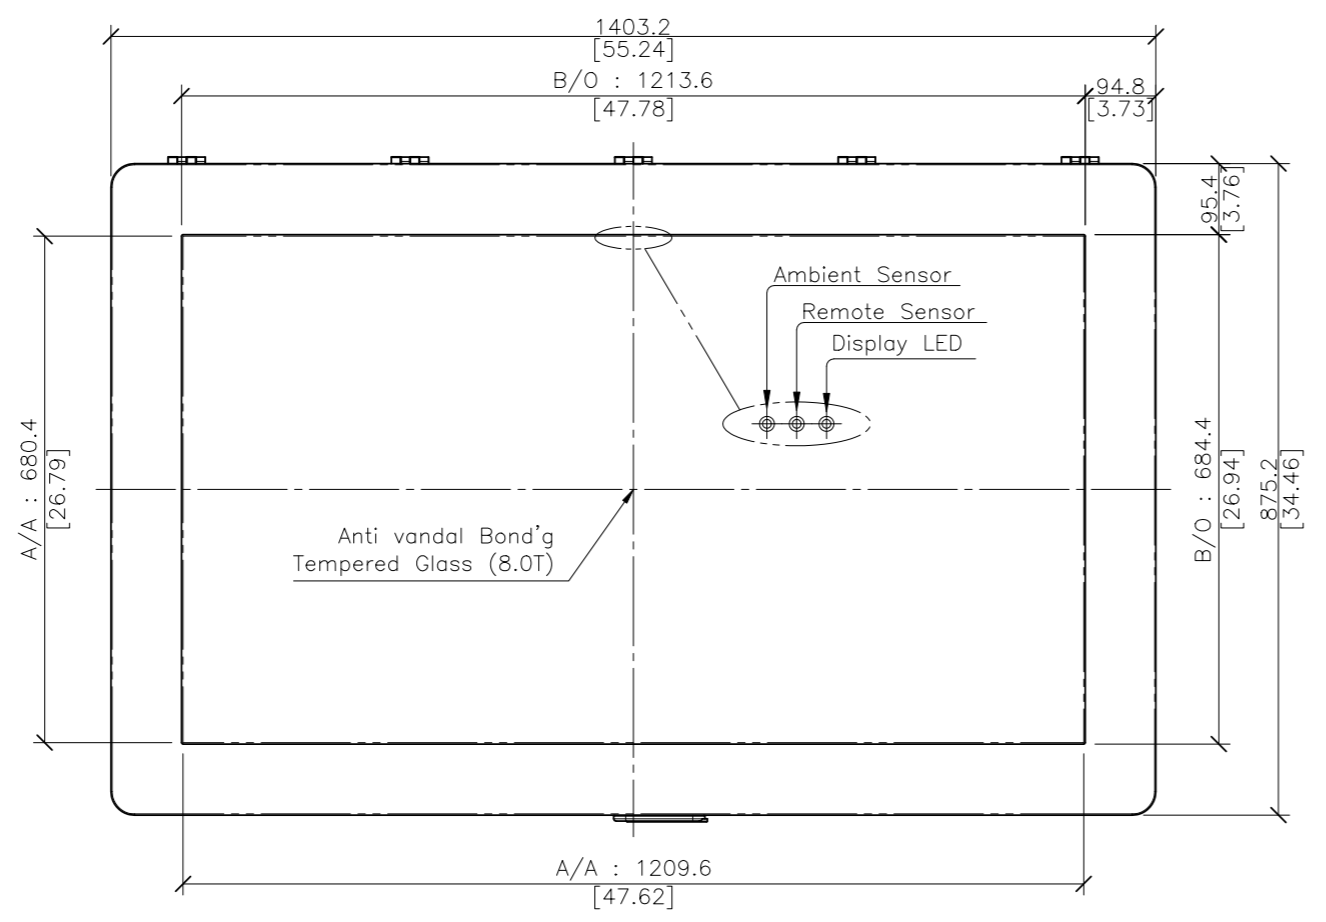

REV. NO		REV. HISTORY	LTR	ECO NO	DATE	APPR'L
DWG	PART					
00	00	INITIAL RELEASE	-	-	-	-

- NOTES,**
- LCD Panel : 55"
 - Tempered Glass : 8.0T (Single AR / Anti vandal Glass)

DRAWN	PLANNED	CHECKED	APPROVED	UNLESS OTHERWISE SPECIFIED ALL DIMENSION ARE IN MILLIMETERS	ANGLE 3rd.	TITLE : H557M(LANDSCAPE) EXTERIOR VIEW	UNIT : mm
S.W.SEO	S.H.JANG	S.H.JANG	Y.T.KIM	TOLERANCES ARE : LINEAR : X ± 0.20 X ± 0.1 XX ± 0.01 ANGLE : ± 0.1° RADII UNLESS NOTED : R 0.3	SCALE : 1/10		TYPE : ASSY
23.02.20	23.02.20	23.02.20	23.02.20	MODEL NAME (CODE): H557M	CUSTOMER: HDIT	DWG REV : 00	DWG(PART) NO. H557M_A01
HYUNDAI IT CO., LTD.				FILE NAME : LAYOUT_H557M_AUO_230220.DWG		SHT NO : 1/1	SIZE : A2

- NOTES,**
- LCD Panel : 55"
 - Tempered Glass : 8.0T (Single AR / Anti vandal Glass)

DRAWN	PLANNED	CHECKED	APPROVED	UNLESS OTHERWISE SPECIFIED ALL DIMENSION ARE IN MILLIMETERS	ANGLE 3rd.	TITLE	UNIT : mm
S.W.SEO	S.H.JANG	S.H.JANG	Y.T.KIM	TOLEANCES ARE : LINEAR : X ± 0.20 X ± 0.1 XX ± 0.01 ANGLE : ± 0.1° RADI UNLESS NOTED : R 0.3	SCALE : 1/10	H557M(PORTAIT) EXTERIOR VIEW	TYPE : ASSY
'23.02.20	'23.02.20	'23.02.20	'23.02.20				
HYUNDAI IT CO., LTD.				MODEL NAME (CODE) : H557M FILE NAME : LAYOUT_H557M_AUO_230220.DWG	CUSTOMER : HDIT	DWG REV : 00 SHT NO : 1/1	DWG(PART) NO. : H557M_A02 SIZE : A2