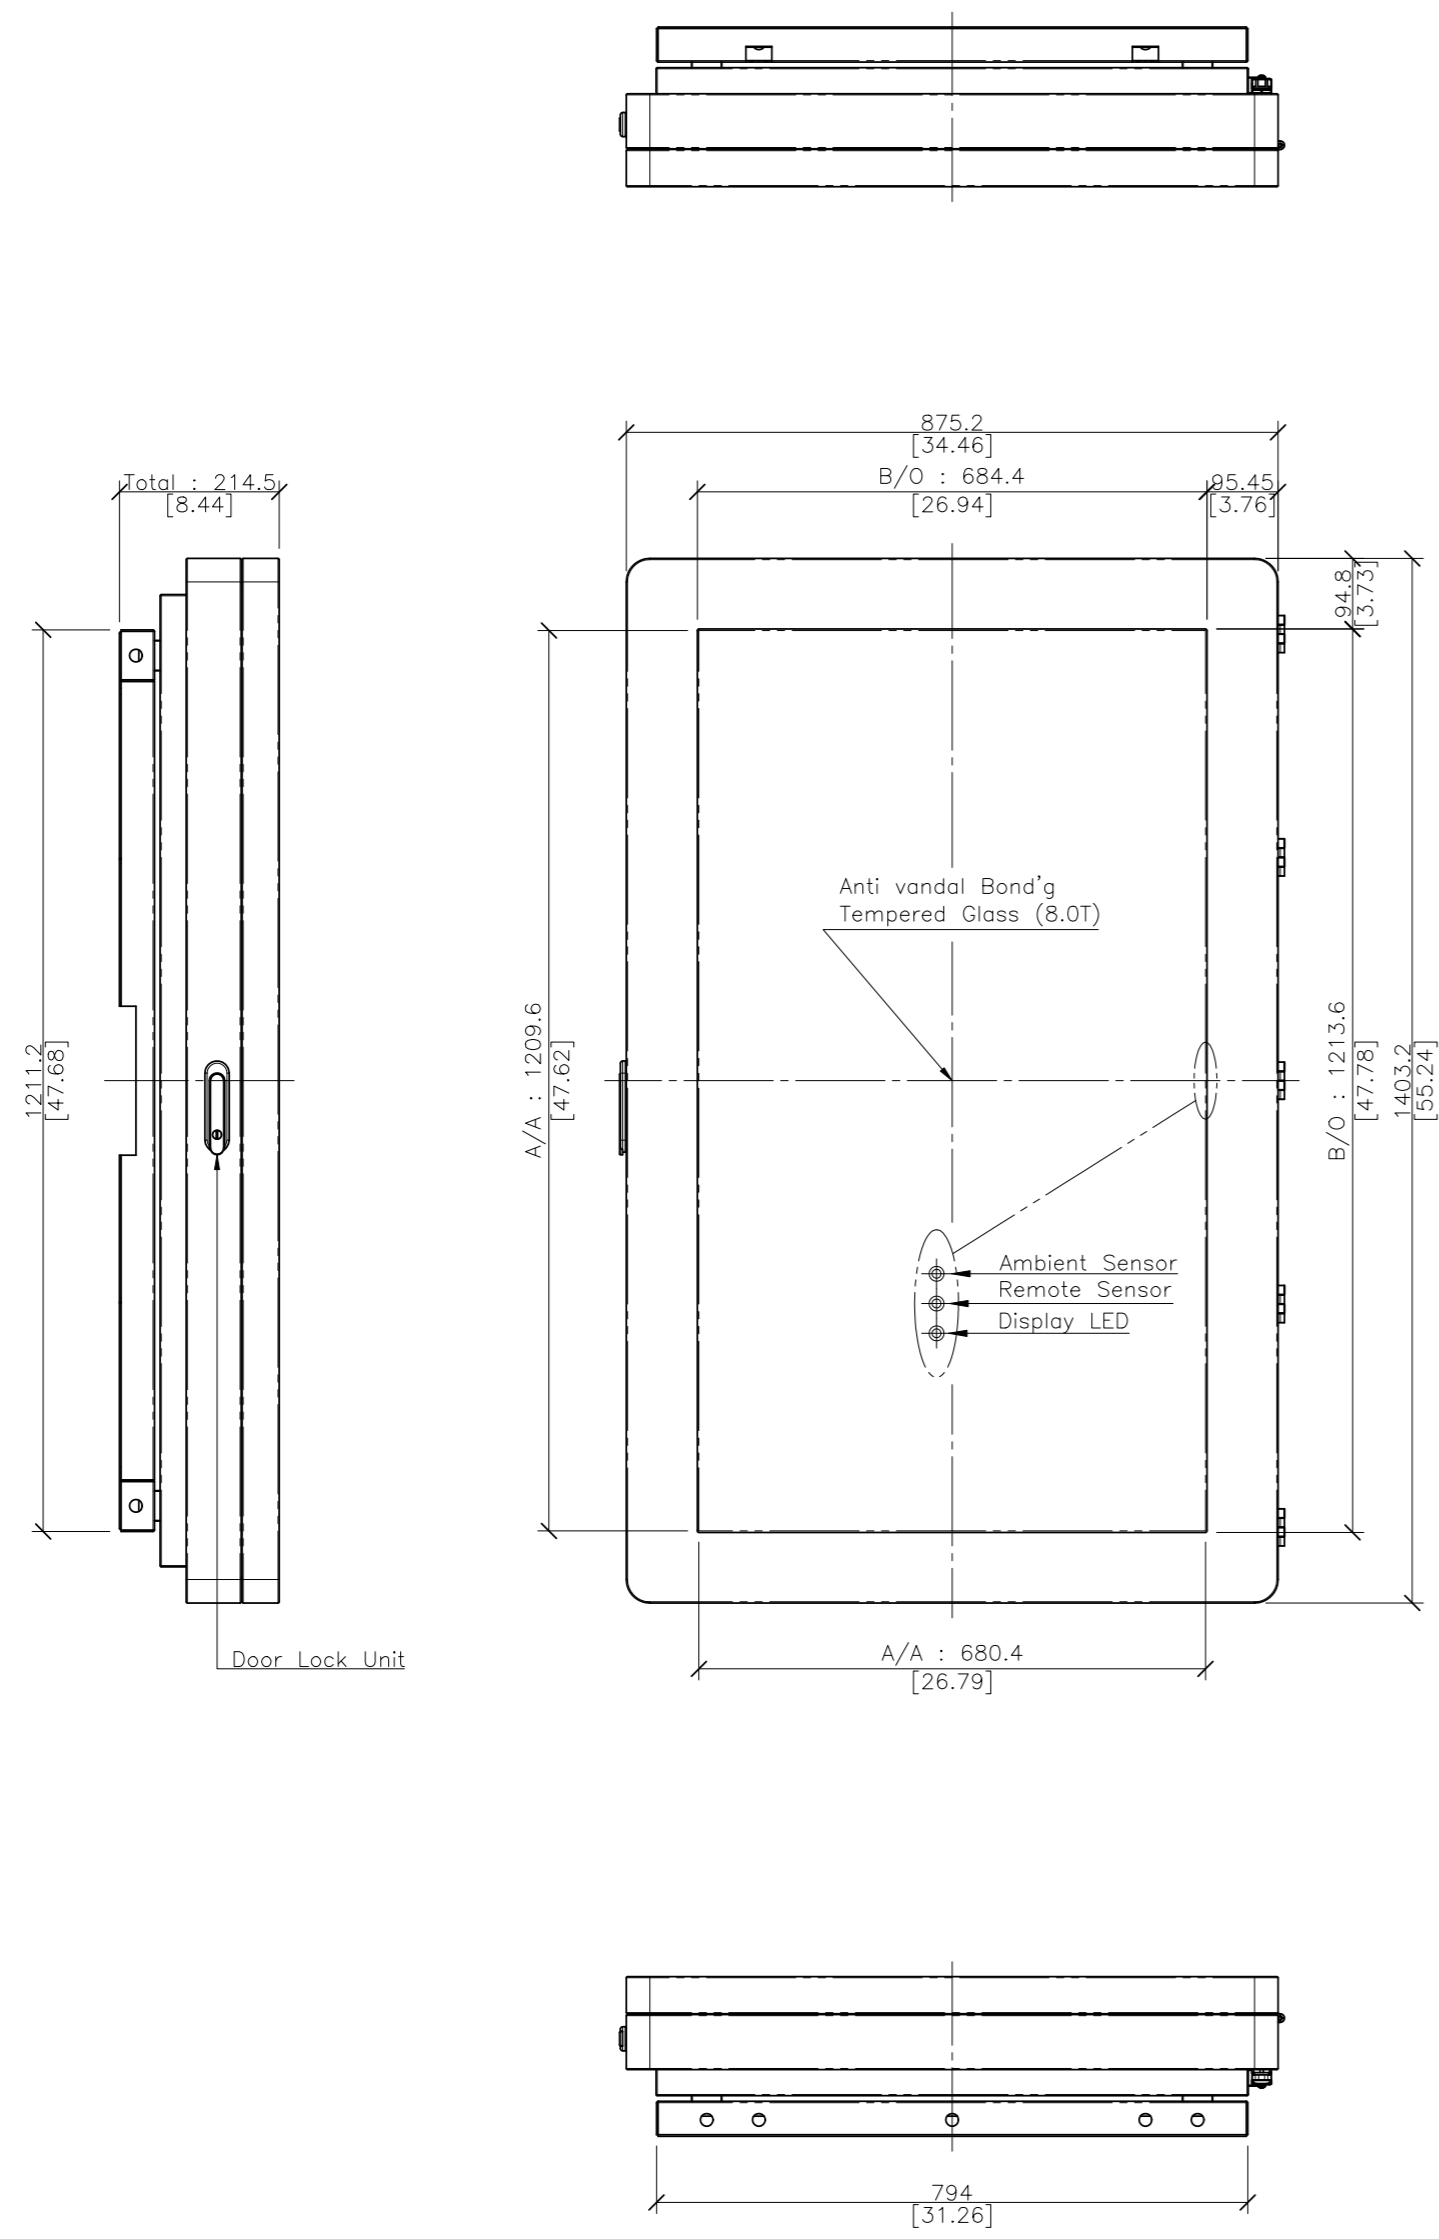

REV. NO		REV. HISTORY	LTR	ECO NO	DATE	APPR'L
DWG	PART					
00	00	INITIAL RELEASE	-	-	-	-

- NOTES,**
- LCD Panel : 55"
 - Tempered Glass : 8.0T (Single AR / Anti vandal Glass)

DRAWN	PLANNED	CHECKED	APPROVED	UNLESS OTHERWISE SPECIFIED ALL DIMENSION ARE IN MILLIMETERS	ANGLE 3rd.	TITLE : H557M(LANDSCAPE) EXTERIOR VIEW	UNIT : mm
S.W.SEO	S.H.JANG	S.H.JANG	Y.T.KIM	TOLERANCES ARE : LINEAR : X ± 0.20 X ± 0.1 XX ± 0.01 ANGLE : ± 0.1° RADII UNLESS NOTED : R 0.3	SCALE : 1/10		TYPE : ASSY
23.02.20	23.02.20	23.02.20	23.02.20	MODEL NAME (CODE): H557M	CUSTOMER: HDIT	DWG REV : 00	DWG(PART) NO. H557M_A01
HYUNDAI IT CO., LTD.				FILE NAME : LAYOUT_H557M_AUO_230220.DWG		SHT NO : 1/1	SIZE : A2

- NOTES,**
- LCD Panel : 55"
 - Tempered Glass : 8.0T (Single AR / Anti vandal Glass)

DRAWN	PLANNED	CHECKED	APPROVED	UNLESS OTHERWISE SPECIFIED ALL DIMENSION ARE IN MILLIMETERS	ANGLE 3rd.	TITLE	UNIT : mm
S.W.SEO	S.H.JANG	S.H.JANG	Y.T.KIM	TOLEANCES ARE : LINEAR : X ± 0.20 X ± 0.1 XX ± 0.01 ANGLE : ± 0.1° RADI UNLESS NOTED : R 0.3	SCALE : 1/10	H557M(PORTAIT) EXTERIOR VIEW	TYPE : ASSY
'23.02.20	'23.02.20	'23.02.20	'23.02.20				
HYUNDAI IT CO., LTD.				MODEL NAME (CODE) : H557M FILE NAME : LAYOUT_H557M_AUO_230220.DWG	CUSTOMER : HDIT	DWG REV : 00 SHT NO : 1/1	DWG(PART) NO. : H557M_A02 SIZE : A2