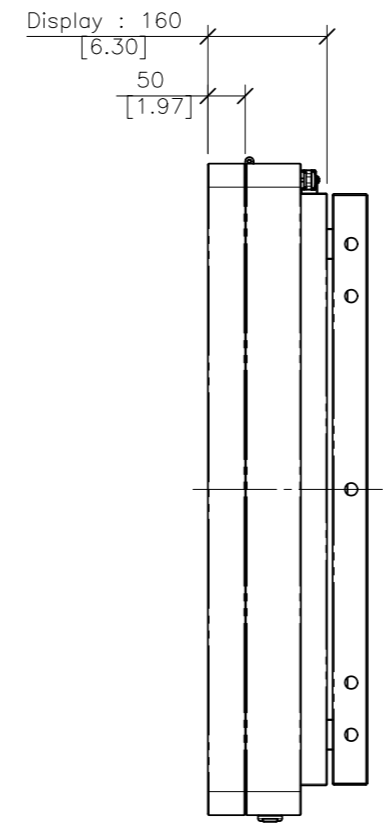

REV. NO		REV. HISTORY	LTR	ECO NO	DATE	APPR'L
DWG	PART					
00	00	INITIAL RELEASE	-	-	-	-

- NOTES,**
- LCD Panel : 55"
 - Tempered Glass : 8.0T (Single AR / Anti vandal Glass)

DRAWN	PLANNED	CHECKED	APPROVED	UNLESS OTHERWISE SPECIFIED ALL DIMENSION ARE IN MILLIMETERS	ANGLE 3rd.	TITLE : H557M(LANDSCAPE) EXTERIOR VIEW	UNIT : mm
S.W.SEO	S.H.JANG	S.H.JANG	Y.T.KIM	TOLERANCES ARE : LINEAR : X ± 0.20 X ± 0.1 XX ± 0.01 ANGLE : ± 0.1° RADII UNLESS NOTED : R 0.3	SCALE : 1/10		TYPE : ASSY
23.02.20	23.02.20	23.02.20	23.02.20	MODEL NAME (CODE): H557M	CUSTOMER: HDIT	DWG REV : 00	DWG(PART) NO. H557M_A01
HYUNDAI IT CO., LTD.				FILE NAME : LAYOUT_H557M_AUO_230220.DWG		SHT NO : 1/1	SIZE : A2

- NOTES,**
- LCD Panel : 55"
 - Tempered Glass : 8.0T (Single AR / Anti vandal Glass)

DRAWN	PLANNED	CHECKED	APPROVED	UNLESS OTHERWISE SPECIFIED ALL DIMENSION ARE IN MILLIMETERS	ANGLE 3rd.	TITLE	UNIT : mm
S.W.SEO	S.H.JANG	S.H.JANG	Y.T.KIM	TOLEANCES ARE : LINEAR : X ± 0.20 X ± 0.1 XX ± 0.01 ANGLE : ± 0.1° RADI UNLESS NOTED : R 0.3	SCALE : 1/10	H557M(PORTAIT) EXTERIOR VIEW	TYPE : ASSY
'23.02.20	'23.02.20	'23.02.20	'23.02.20				
HYUNDAI IT CO., LTD.				MODEL NAME (CODE) : H557M FILE NAME : LAYOUT_H557M_AUO_230220.DWG	CUSTOMER : HDIT	DWG REV : 00 SHT NO : 1/1	DWG(PART) NO. : H557M_A02 SIZE : A2