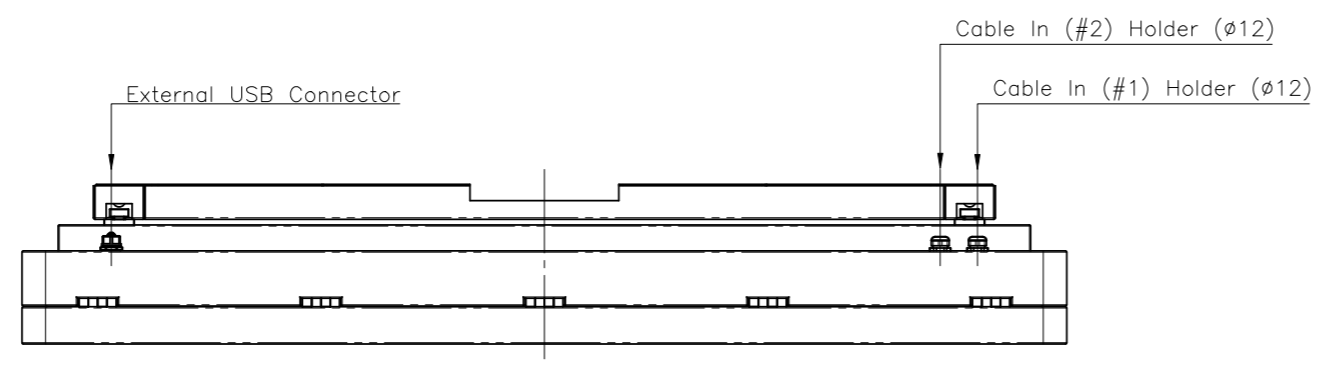

REV. NO		REV. HISTORY	LTR	ECO NO	DATE	APPR'L
DWG	PART					
00	00	INITIAL RELEASE	-	-	-	-

1. **NOTES,**
1. LCD Panel : 55"
  2. Tempered Glass : 8.0T (Single AR / Anti vandal Glass)

DRAWN	PLANNED	CHECKED	APPROVED	UNLESS OTHERWISE SPECIFIED ALL DIMENSION ARE IN MILLIMETERS	ANGLE 3rd.	TITLE : H557M(LANDSCAPE) EXTERIOR VIEW	UNIT : mm
S.W.SEO	S.H.JANG	S.H.JANG	Y.T.KIM	TOLERANCES ARE : LINEAR : X ± 0.20 X ± 0.1 XX ± 0.01 ANGLE : ± 0.1° RADII UNLESS NOTED : R 0.3	SCALE : 1/10		TYPE : ASSY
23.02.20	23.02.20	23.02.20	23.02.20	MODEL NAME (CODE): H557M	CUSTOMER: HDIT	DWG REV : 00	DWG(PART) NO. H557M_A01
HYUNDAI IT CO., LTD.				FILE NAME : LAYOUT_H557M_AUO_230220.DWG		SHT NO : 1/1	SIZE : A2

This drawing is the property of HYUNDAI IT CO.,LTD. and should not be disclosed to any third party without prior permission of HYUNDAI IT CO.,LTD.