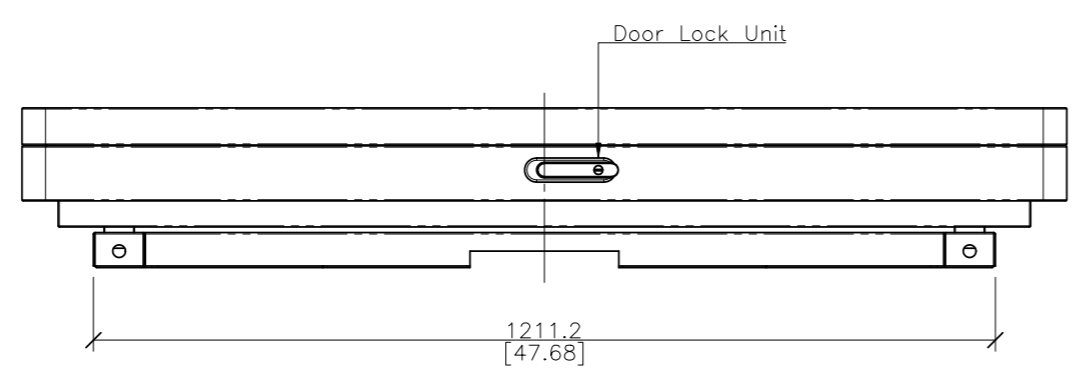

REV. NO		REV. HISTORY	LTR	ECO NO	DATE	APPR'L
DWG	PART					
00	00	INITIAL RELEASE	-	-	-	-

- NOTES,**
- LCD Panel : 55"
 - Tempered Glass : 8.0T (Single AR / Anti vandal Glass)

DRAWN	PLANNED	CHECKED	APPROVED	UNLESS OTHERWISE SPECIFIED ALL DIMENSION ARE IN MILLIMETERS	ANGLE 3rd.	TITLE : H557M(LANDSCAPE) EXTERIOR VIEW	UNIT : mm
S.W.SEO	S.H.JANG	S.H.JANG	Y.T.KIM	TOLERANCES ARE : LINEAR : X ± 0.20 X ± 0.1 XX ± 0.01 ANGLE : ± 0.1° RADII UNLESS NOTED : R 0.3	SCALE : 1/10		TYPE : ASSY
23.02.20	23.02.20	23.02.20	23.02.20	MODEL NAME (CODE): H557M	CUSTOMER: HDIT	DWG REV : 00	DWG(PART) NO. H557M_A01
HYUNDAI IT CO., LTD.				FILE NAME : LAYOUT_H557M_AUO_230220.DWG		SHT NO : 1/1	SIZE : A2

- NOTES,**
- LCD Panel : 55"
 - Tempered Glass : 8.0T (Single AR / Anti vandal Glass)

DRAWN	PLANNED	CHECKED	APPROVED	UNLESS OTHERWISE SPECIFIED ALL DIMENSION ARE IN MILLIMETERS	ANGLE 3rd.	TITLE	UNIT : mm
S.W.SEO	S.H.JANG	S.H.JANG	Y.T.KIM	TOLEANCES ARE : LINEAR : X ± 0.20 X ± 0.1 XX ± 0.01 ANGLE : ± 0.1° RADI UNLESS NOTED : R 0.3	SCALE : 1/10	H557M(PORTAIT) EXTERIOR VIEW	TYPE : ASSY
'23.02.20	'23.02.20	'23.02.20	'23.02.20				
HYUNDAI IT CO., LTD.				MODEL NAME (CODE) : H557M FILE NAME : LAYOUT_H557M_AUO_230220.DWG	CUSTOMER : HDIT	DWG REV : 00 SHT NO : 1/1	DWG(PART) NO. : H557M_A02 SIZE : A2