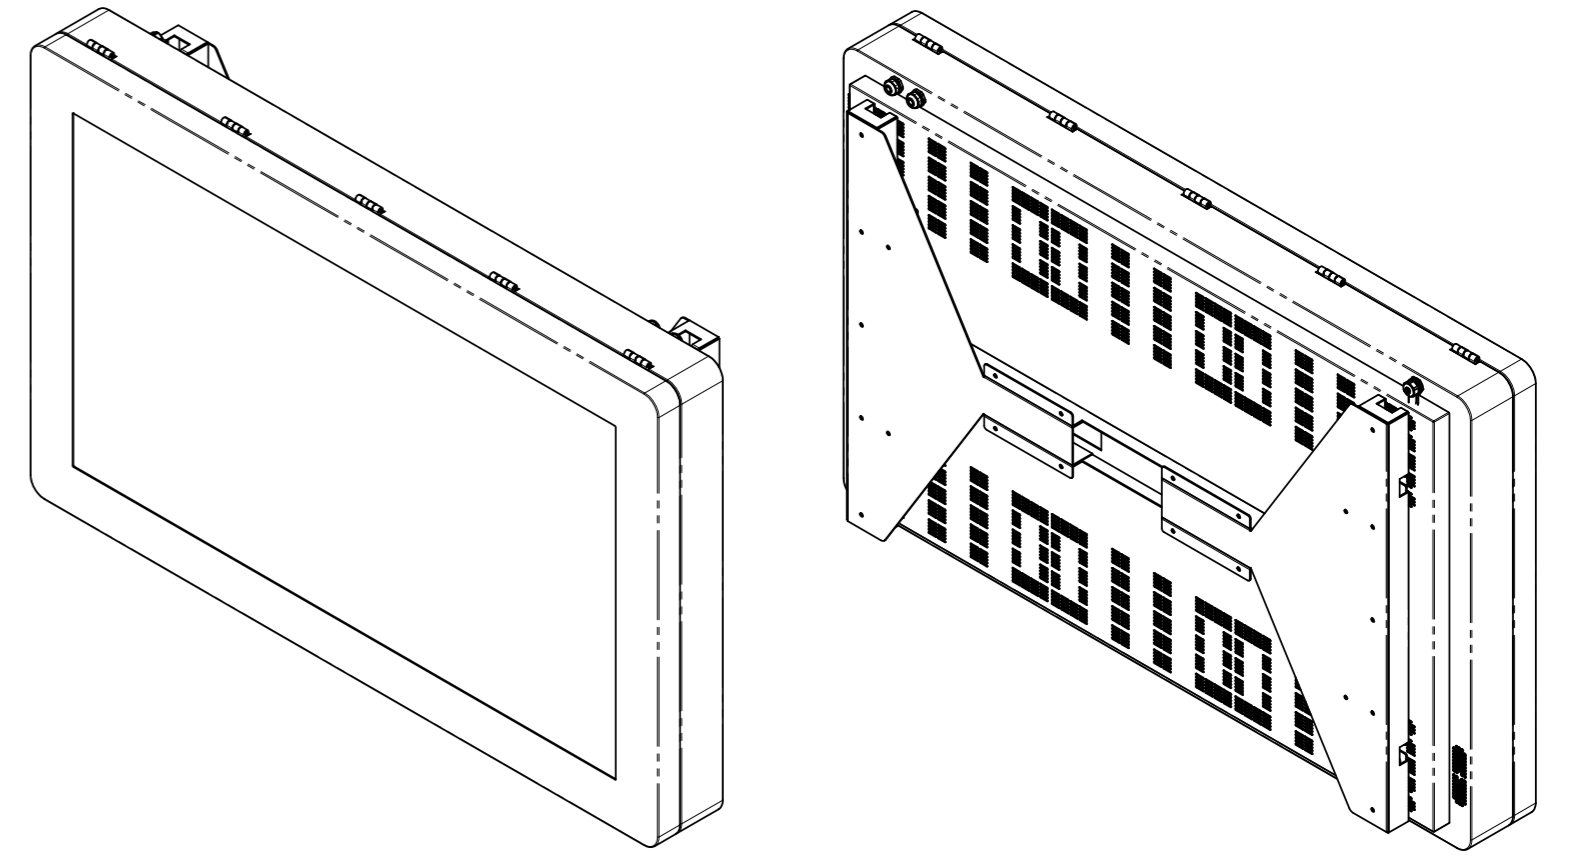

REV. NO		REV. HISTORY	LTR	ECO NO	DATE	APPR'L
DWG	PART					
00	00	INITIAL RELEASE	-	-	-	-

- NOTES,**
- LCD Panel : 55"
 - Tempered Glass : 8.0T (Single AR / Anti vandal Glass)

DRAWN	PLANNED	CHECKED	APPROVED	UNLESS OTHERWISE SPECIFIED ALL DIMENSION ARE IN MILLIMETERS	ANGLE 3rd.	TITLE : H557M(LANDSCAPE) EXTERIOR VIEW	UNIT : mm
S.W.SEO	S.H.JANG	S.H.JANG	Y.T.KIM	TOLERANCES ARE : LINEAR : X ± 0.20 X ± 0.1 XX ± 0.01 ANGLE : ± 0.1° RADII UNLESS NOTED : R 0.3	SCALE : 1/10		TYPE : ASSY
23.02.20	23.02.20	23.02.20	23.02.20	MODEL NAME (CODE): H557M	CUSTOMER: HDIT	DWG REV : 00	DWG(PART) NO. H557M_A01
HYUNDAI IT CO., LTD.				FILE NAME : LAYOUT_H557M_AUO_230220.DWG		SHT NO : 1/1	SIZE : A2

- NOTES,**
- LCD Panel : 55"
 - Tempered Glass : 8.0T (Single AR / Anti vandal Glass)

DRAWN	PLANNED	CHECKED	APPROVED	UNLESS OTHERWISE SPECIFIED ALL DIMENSION ARE IN MILLIMETERS	ANGLE 3rd.	TITLE	UNIT : mm
S.W.SEO	S.H.JANG	S.H.JANG	Y.T.KIM	TOLEANCES ARE : LINEAR : X ± 0.20 X ± 0.1 XX ± 0.01 ANGLE : ± 0.1° RADI UNLESS NOTED : R 0.3	SCALE : 1/10	H557M(PORTAIT) EXTERIOR VIEW	TYPE : ASSY
'23.02.20	'23.02.20	'23.02.20	'23.02.20				
HYUNDAI IT CO., LTD.				MODEL NAME (CODE) : H557M FILE NAME : LAYOUT_H557M_AUO_230220.DWG	CUSTOMER : HDIT	DWG REV : 00 SHT NO : 1/1	DWG(PART) NO. : H557M_A02 SIZE : A2