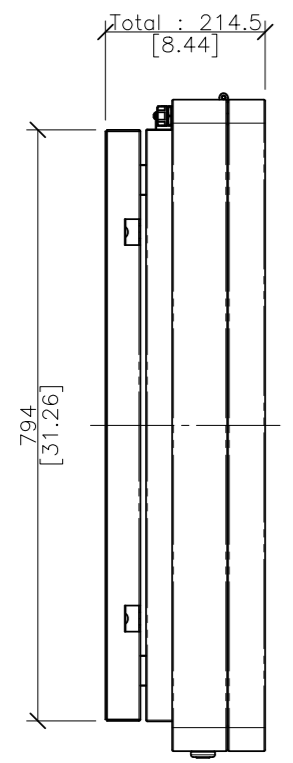

REV. NO		REV. HISTORY	LTR	ECO NO	DATE	APPR'L
DWG	PART					
00	00	INITIAL RELEASE	-	-	-	-

- NOTES,**
- LCD Panel : 55"
 - Tempered Glass : 8.0T (Single AR / Anti vandal Glass)

DRAWN	PLANNED	CHECKED	APPROVED	UNLESS OTHERWISE SPECIFIED ALL DIMENSION ARE IN MILLIMETERS	ANGLE 3rd.	TITLE : H557M(LANDSCAPE) EXTERIOR VIEW	UNIT : mm
S.W.SEO	S.H.JANG	S.H.JANG	Y.T.KIM	TOLERANCES ARE : LINEAR : X ± 0.20 X ± 0.1 XX ± 0.01 ANGLE : ± 0.1° RADII UNLESS NOTED : R 0.3	SCALE : 1/10		TYPE : ASSY
23.02.20	23.02.20	23.02.20	23.02.20	MODEL NAME (CODE): H557M	CUSTOMER: HDIT	DWG REV : 00	DWG(PART) NO. H557M_A01
HYUNDAI IT CO., LTD.				FILE NAME : LAYOUT_H557M_AUO_230220.DWG		SHT NO : 1/1	SIZE : A2

- NOTES,**
- LCD Panel : 55"
 - Tempered Glass : 8.0T (Single AR / Anti vandal Glass)

DRAWN	PLANNED	CHECKED	APPROVED	UNLESS OTHERWISE SPECIFIED ALL DIMENSION ARE IN MILLIMETERS	ANGLE 3rd.	TITLE	UNIT : mm
S.W.SEO	S.H.JANG	S.H.JANG	Y.T.KIM	TOLEANCES ARE : LINEAR : X ± 0.20 X ± 0.1 XX ± 0.01 ANGLE : ± 0.1° RADI UNLESS NOTED : R 0.3	SCALE : 1/10	H557M(PORTAIT) EXTERIOR VIEW	TYPE : ASSY
'23.02.20	'23.02.20	'23.02.20	'23.02.20				
HYUNDAI IT CO., LTD.				MODEL NAME (CODE) : H557M FILE NAME : LAYOUT_H557M_AUO_230220.DWG	CUSTOMER : HDIT	DWG REV : 00 SHT NO : 1/1	DWG(PART) NO. : H557M_A02 SIZE : A2