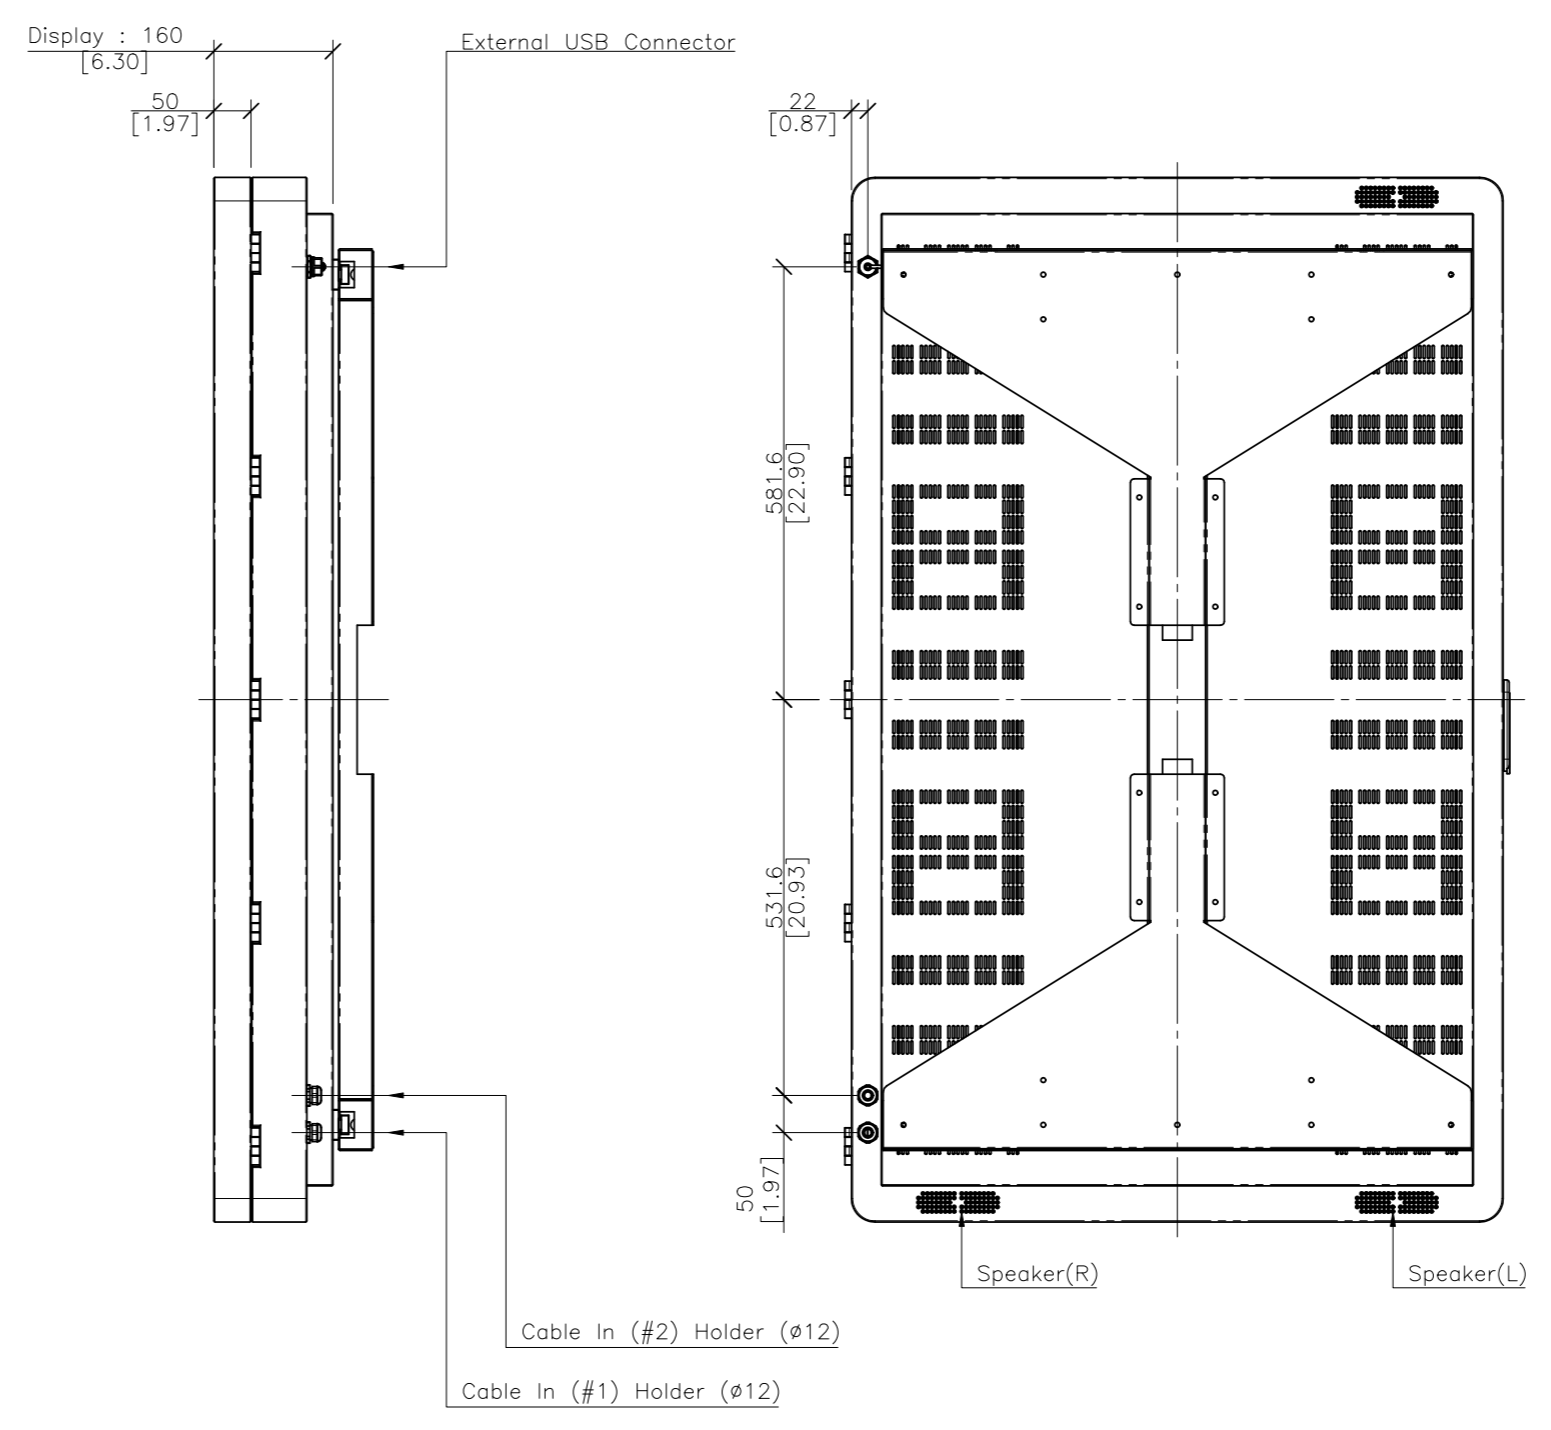

REV. NO		REV. HISTORY	LTR	ECO NO	DATE	APPR'L
DWG	PART					
00	00	INITIAL RELEASE	-	-	-	-

- NOTES,**
- LCD Panel : 55"
 - Tempered Glass : 8.0T (Single AR / Anti vandal Glass)

DRAWN	PLANNED	CHECKED	APPROVED	UNLESS OTHERWISE SPECIFIED ALL DIMENSION ARE IN MILLIMETERS	ANGLE 3rd.	TITLE : H557M(LANDSCAPE) EXTERIOR VIEW	UNIT : mm
S.W.SEO	S.H.JANG	S.H.JANG	Y.T.KIM	TOLERANCES ARE : LINEAR : X ± 0.20 X ± 0.1 XX ± 0.01 ANGLE : ± 0.1° RADII UNLESS NOTED : R 0.3	SCALE : 1/10		TYPE : ASSY
23.02.20	23.02.20	23.02.20	23.02.20	MODEL NAME (CODE): H557M	CUSTOMER: HDIT	DWG REV : 00	DWG(PART) NO. H557M_A01
HYUNDAI IT CO., LTD.				FILE NAME : LAYOUT_H557M_AUO_230220.DWG		SHT NO : 1/1	SIZE : A2

- NOTES,**
- LCD Panel : 55"
 - Tempered Glass : 8.0T (Single AR / Anti vandal Glass)

DRAWN	PLANNED	CHECKED	APPROVED	UNLESS OTHERWISE SPECIFIED ALL DIMENSION ARE IN MILLIMETERS	ANGLE 3rd.	TITLE	UNIT : mm
S.W.SEO	S.H.JANG	S.H.JANG	Y.T.KIM	TOLEANCES ARE : LINEAR : X ± 0.20 X ± 0.1 XX ± 0.01 ANGLE : ± 0.1° RADI UNLESS NOTED : R 0.3	SCALE : 1/10	H557M(PORTAIT) EXTERIOR VIEW	TYPE : ASSY
'23.02.20	'23.02.20	'23.02.20	'23.02.20				
HYUNDAI IT CO., LTD.				MODEL NAME (CODE) : H557M FILE NAME : LAYOUT_H557M_AUO_230220.DWG	CUSTOMER : HDIT	DWG REV : 00 SHT NO : 1/1	DWG(PART) NO. : H557M_A02 SIZE : A2