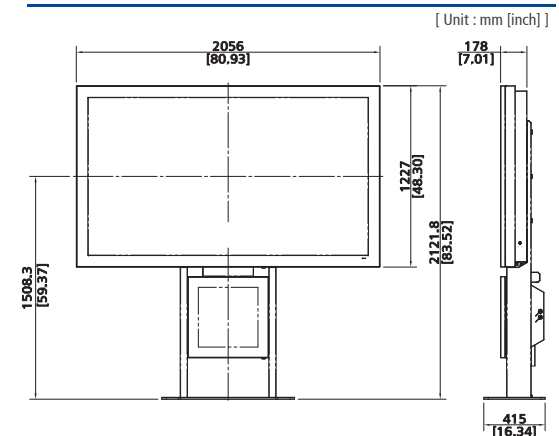

DIMENSIONS

UPDATE : FEB. 2020

HYUNDAI IT EUROPE GMBH
Borsig Str. 11-13
65205 Wiesbaden, Germany
Tel. +49(0) 6122-70342-10 email : info@hyundait.eu
www.hyundait.eu