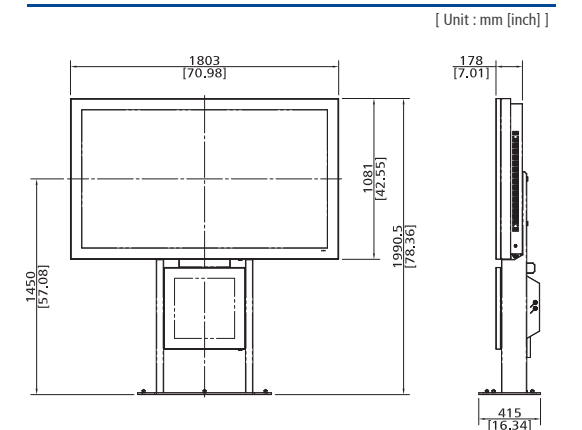

DIMENSIONS

UPDATE : MAY. 2020

HYUNDAI IT EUROPE GMBH
Borsig Str. 11-13
65205 Wiesbaden, Germany
Tel. +49(0) 6122-70342-10 email : info@hyundait.eu
www.hyundait.eu