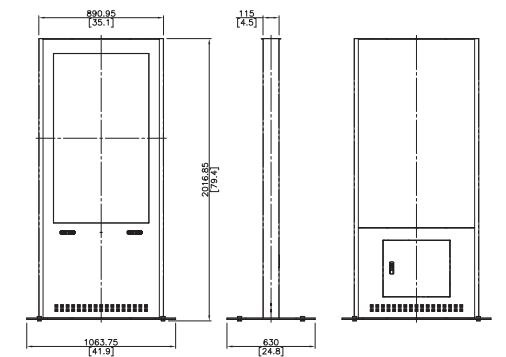

Easy operating OSD menu, Remote control

In order to setup a multi display wall, the single units are linked by a daisy chain connection over DVI interface. The configuration of each display can be easily set-up over the on-screen menu or the RS232C interface.

DIMENSIONS

[Unit: inch / mm]

UPDATE : SEP. 2017