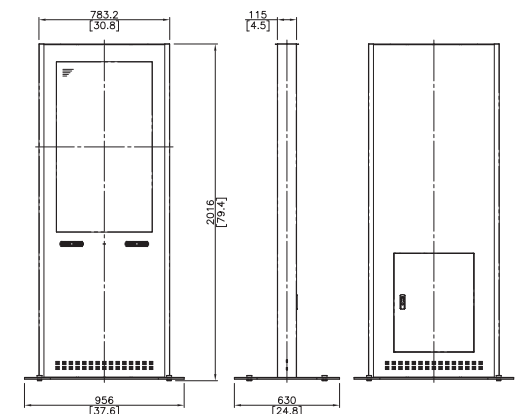

**Easy operating OSD menu, Remote control**  
In order to setup a multi display wall, the single units are linked by a daisy chain connection over DVI interface. The configuration of each display can be easily set-up over the on-screen menu or the RS232C interface.

## DIMENSIONS

[Unit: inch / mm]

UPDATE : SEP. 2017