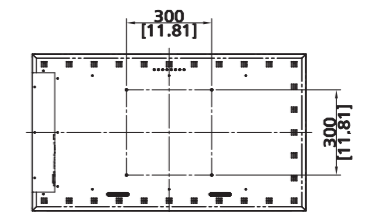

DIMENSIONS

[Unit: mm[inch]]

Specifications and design are subject to change without notice. See our website for detailed information.

UPDATE: APR. 2022

HEAD OFFICE - HYUNDAI IT CO., LTD.
5F, 36, Sangil-ro 10-gil, Gangdong-gu, Seoul, 05288 Korea
Tel. +82 70 7008 0151 E-mail: ssoh@hyundaiit.com
www.hyundaiit.com

HYUNDAI IT AMERICA TECH CORP
2033 Gateway Place 5th Floor San Jose, CA 95110, USA
Tel. +1 408 627 4729 email : sales@hyundaita.com
www.hyundaiit.com

HYUNDAI IBT GMBH
Carl-Zeiss-Str. 9 / 55129 Mainz, Germany
Tel. +49(0) 6131 275 5350 email : info@hyundaiit.eu
www.hyundaiit.eu