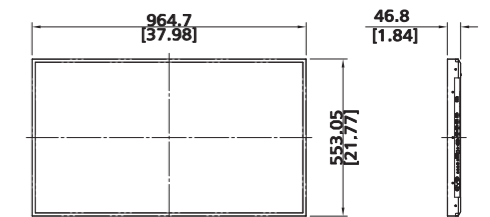

HYUNDAI

SPECIFICATIONS

Model		D43AMN
Panel	Screen Size (diagonal)	43"
	Active Display Area (inch mm)	37.04 x 20.84 940.89 x 529.25
	Resolution	1920 x 1080
	Aspect Ratio	16 : 9
	Display Colors	16.7 M
	Brightness (cd/m ² ; typ.)	400
	Contrast Ratio	1200:1
	Response Time (ms; GTG)	8
	Viewing Angle	178°/178°
	Lifetime (hours)	30,000
Backlight type	LED	
Resolution	Monitor	1920 x 1080
Input		1xVGA 3xHDMI 1xPC Audio 1xRS232C 1xUSB(MMP) 1xIR 1xDPI(Optional) 1xRJ45(Optional)
Media Player (USB)	Movie	MPEG-2 MPEG-4
	Photo	JPEG PNG BMP
	Music	MP3
Output		1xHDMI 1xIR 1xRS232C 1xSPDIF Audio-Line Out Speaker(Optional)
Power	Input Voltage	100 – 240V AC
	Power consumption	85 W
Features	Auto Power Control	Yes
	Auto Brightness Sensor	No
Operation	Temperature (°C)	0 - 40
	Humidity (%)	20 - 80
	OSD Language	12 Lang
Dimension	Set Size : W x H x D (inch mm)	37.98 x 21.77 x 1.84 964.7 x 553.05 x 46.8
	Wall Mounting hole : WxH (mm)	300 x 300 (M6)
Weight	Set (lb kg)	35.05 15.9 (TBD)

DIMENSIONS

[Unit: mm[inch]]

Specifications and design are subject to change without notice. See our website for detailed information.

UPDATE: APR. 2022

HEAD OFFICE - HYUNDAI IT CO., LTD.
5F, 36, Sangil-ro 10-gil, Gangdong-gu, Seoul, 05288 Korea
Tel. +82 70 7008 0151 E-mail: ssoh@hyundaiit.com
www.hyundaiit.com